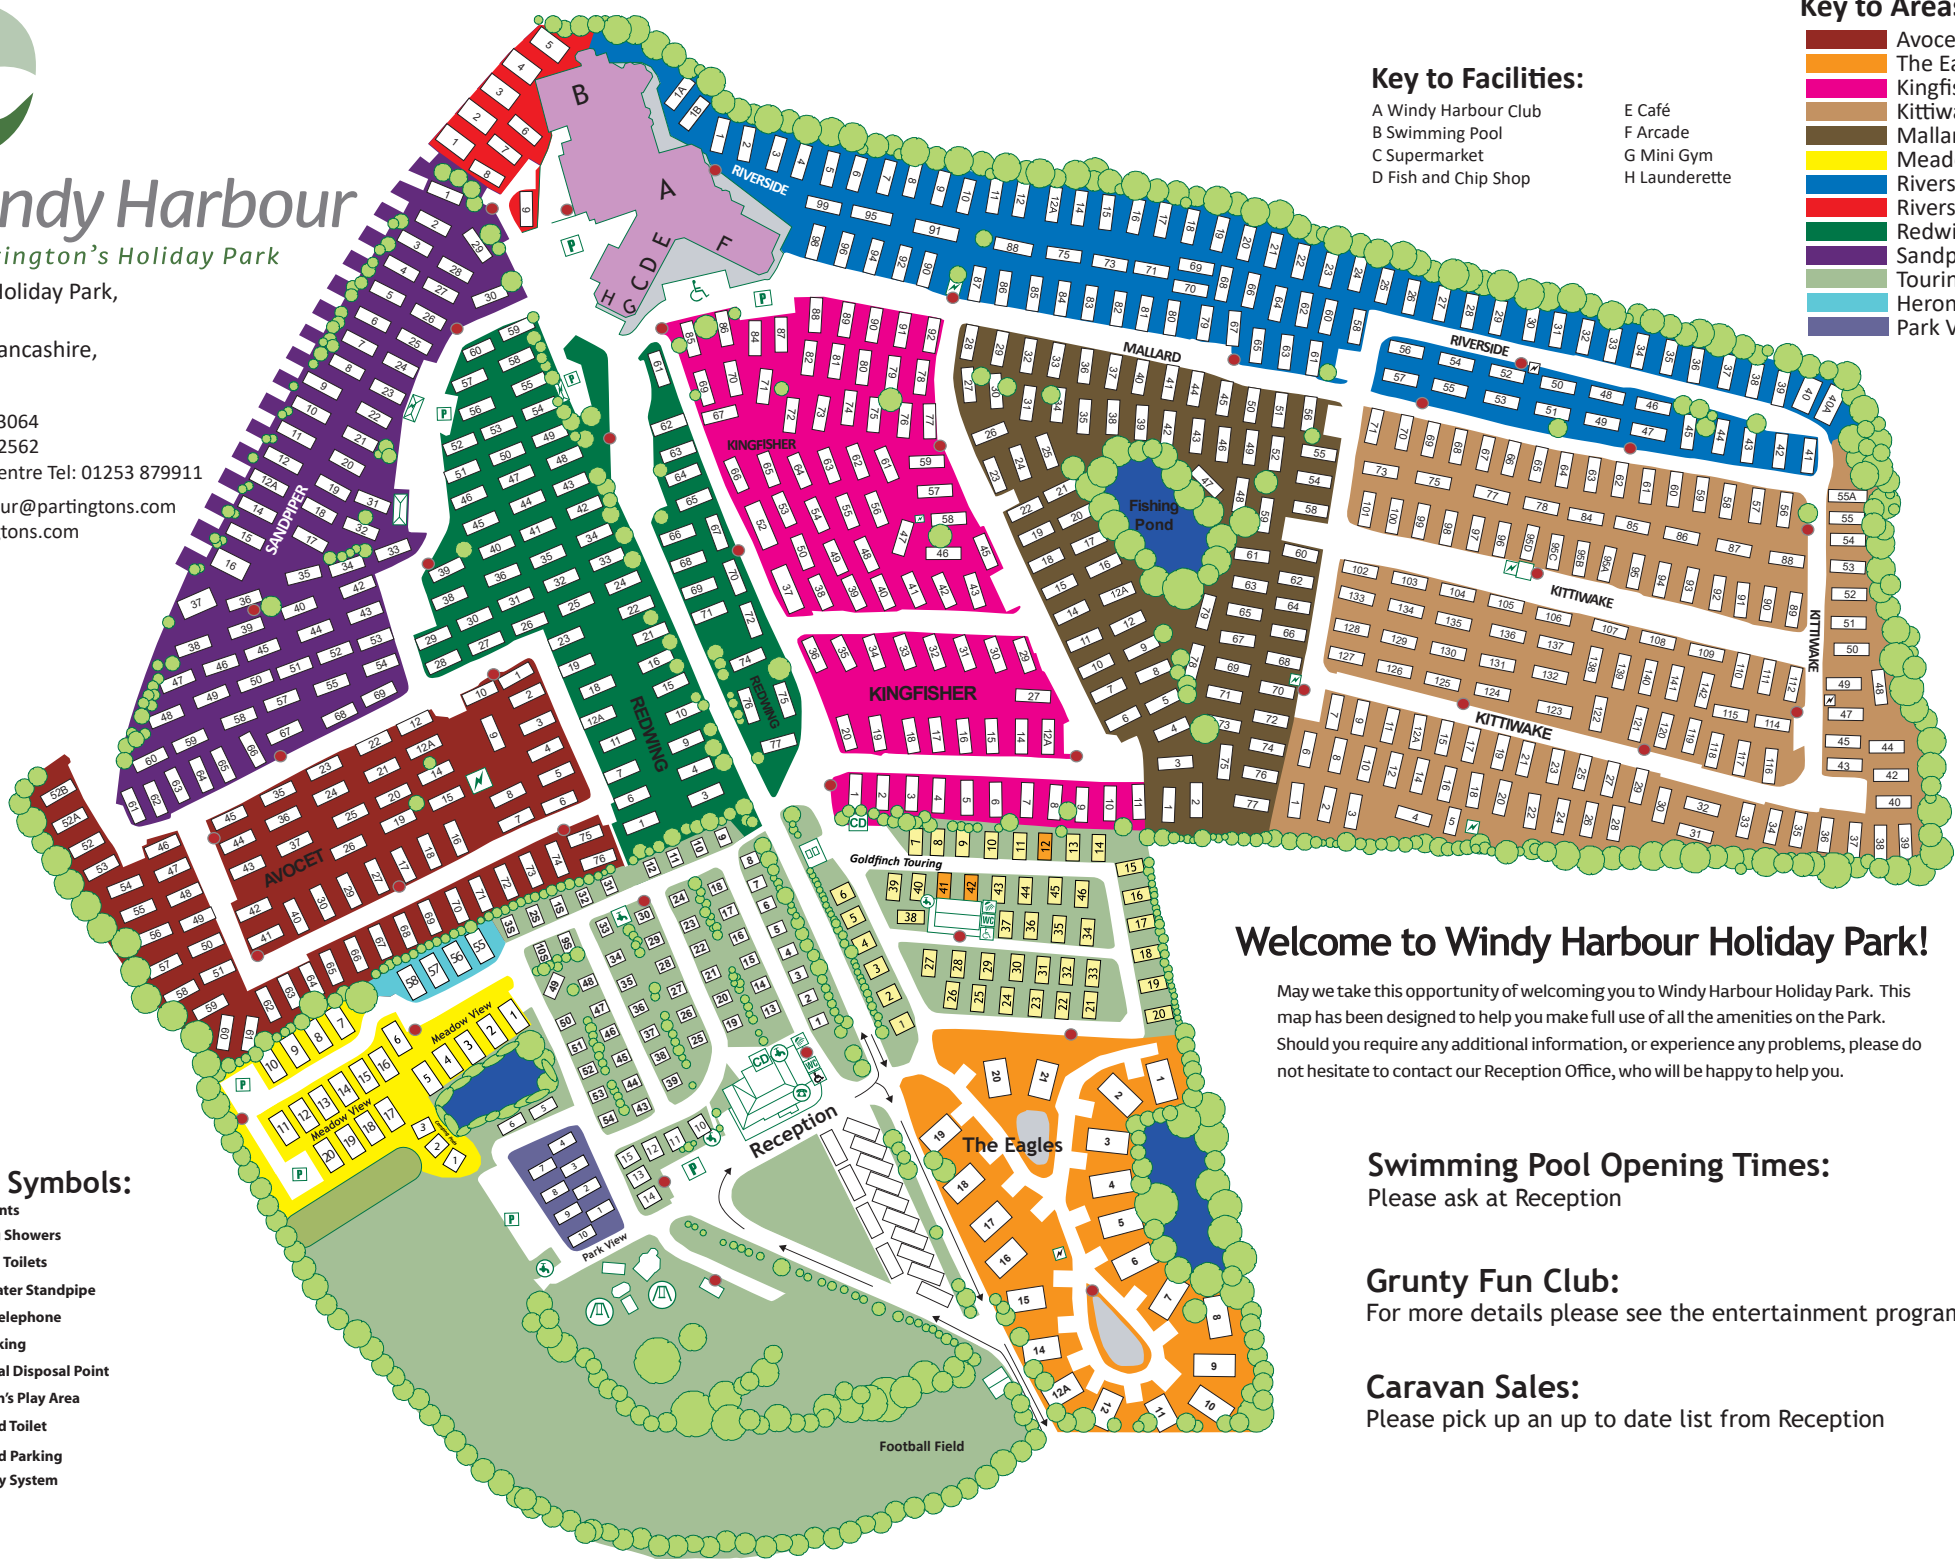

- ### Key to Areas:
- Avocet
 - The Eagles
 - Kingfisher
 - Kittiwake
 - Mallard
 - Meadow View
 - Riverside
 - Riverside Court
 - Redwing
 - Sandpiper
 - Touring
 - Heron
 - Park View

- ### Key to Facilities:
- A Windy Harbour Club
 - B Swimming Pool
 - C Supermarket
 - D Fish and Chip Shop
 - E Café
 - F Arcade
 - G Mini Gym
 - H Launderette

- ### Key to Symbols:
- Fire Points
 - Touring Showers
 - Touring Toilets
 - Freshwater Standpipe
 - Public Telephone
 - Car Parking
 - Chemical Disposal Point
 - Children's Play Area
 - Disabled Toilet
 - Disabled Parking
 - One Way System

Swimming Pool Opening Times:
Please ask at Reception

Grunty Fun Club:
For more details please see the entertainment programme

Caravan Sales:
Please pick up an up to date list from Reception

Windy Harbour

A Partington's Holiday Park

Touring Map:

- Key to symbols:**
- Showers
 - WC** Toilets
 - Freshwater Point
 - Chemical Waste Disposal
 - Disabled Toilet
 - B** Bin Area

Goldfinch Fully Serviced Pitches

Pitches can accommodate caravans up to a maximum of 26ft and a minimum of 14ft. Pitches are all hard standing with paved access to your door and a paved area for water containers.