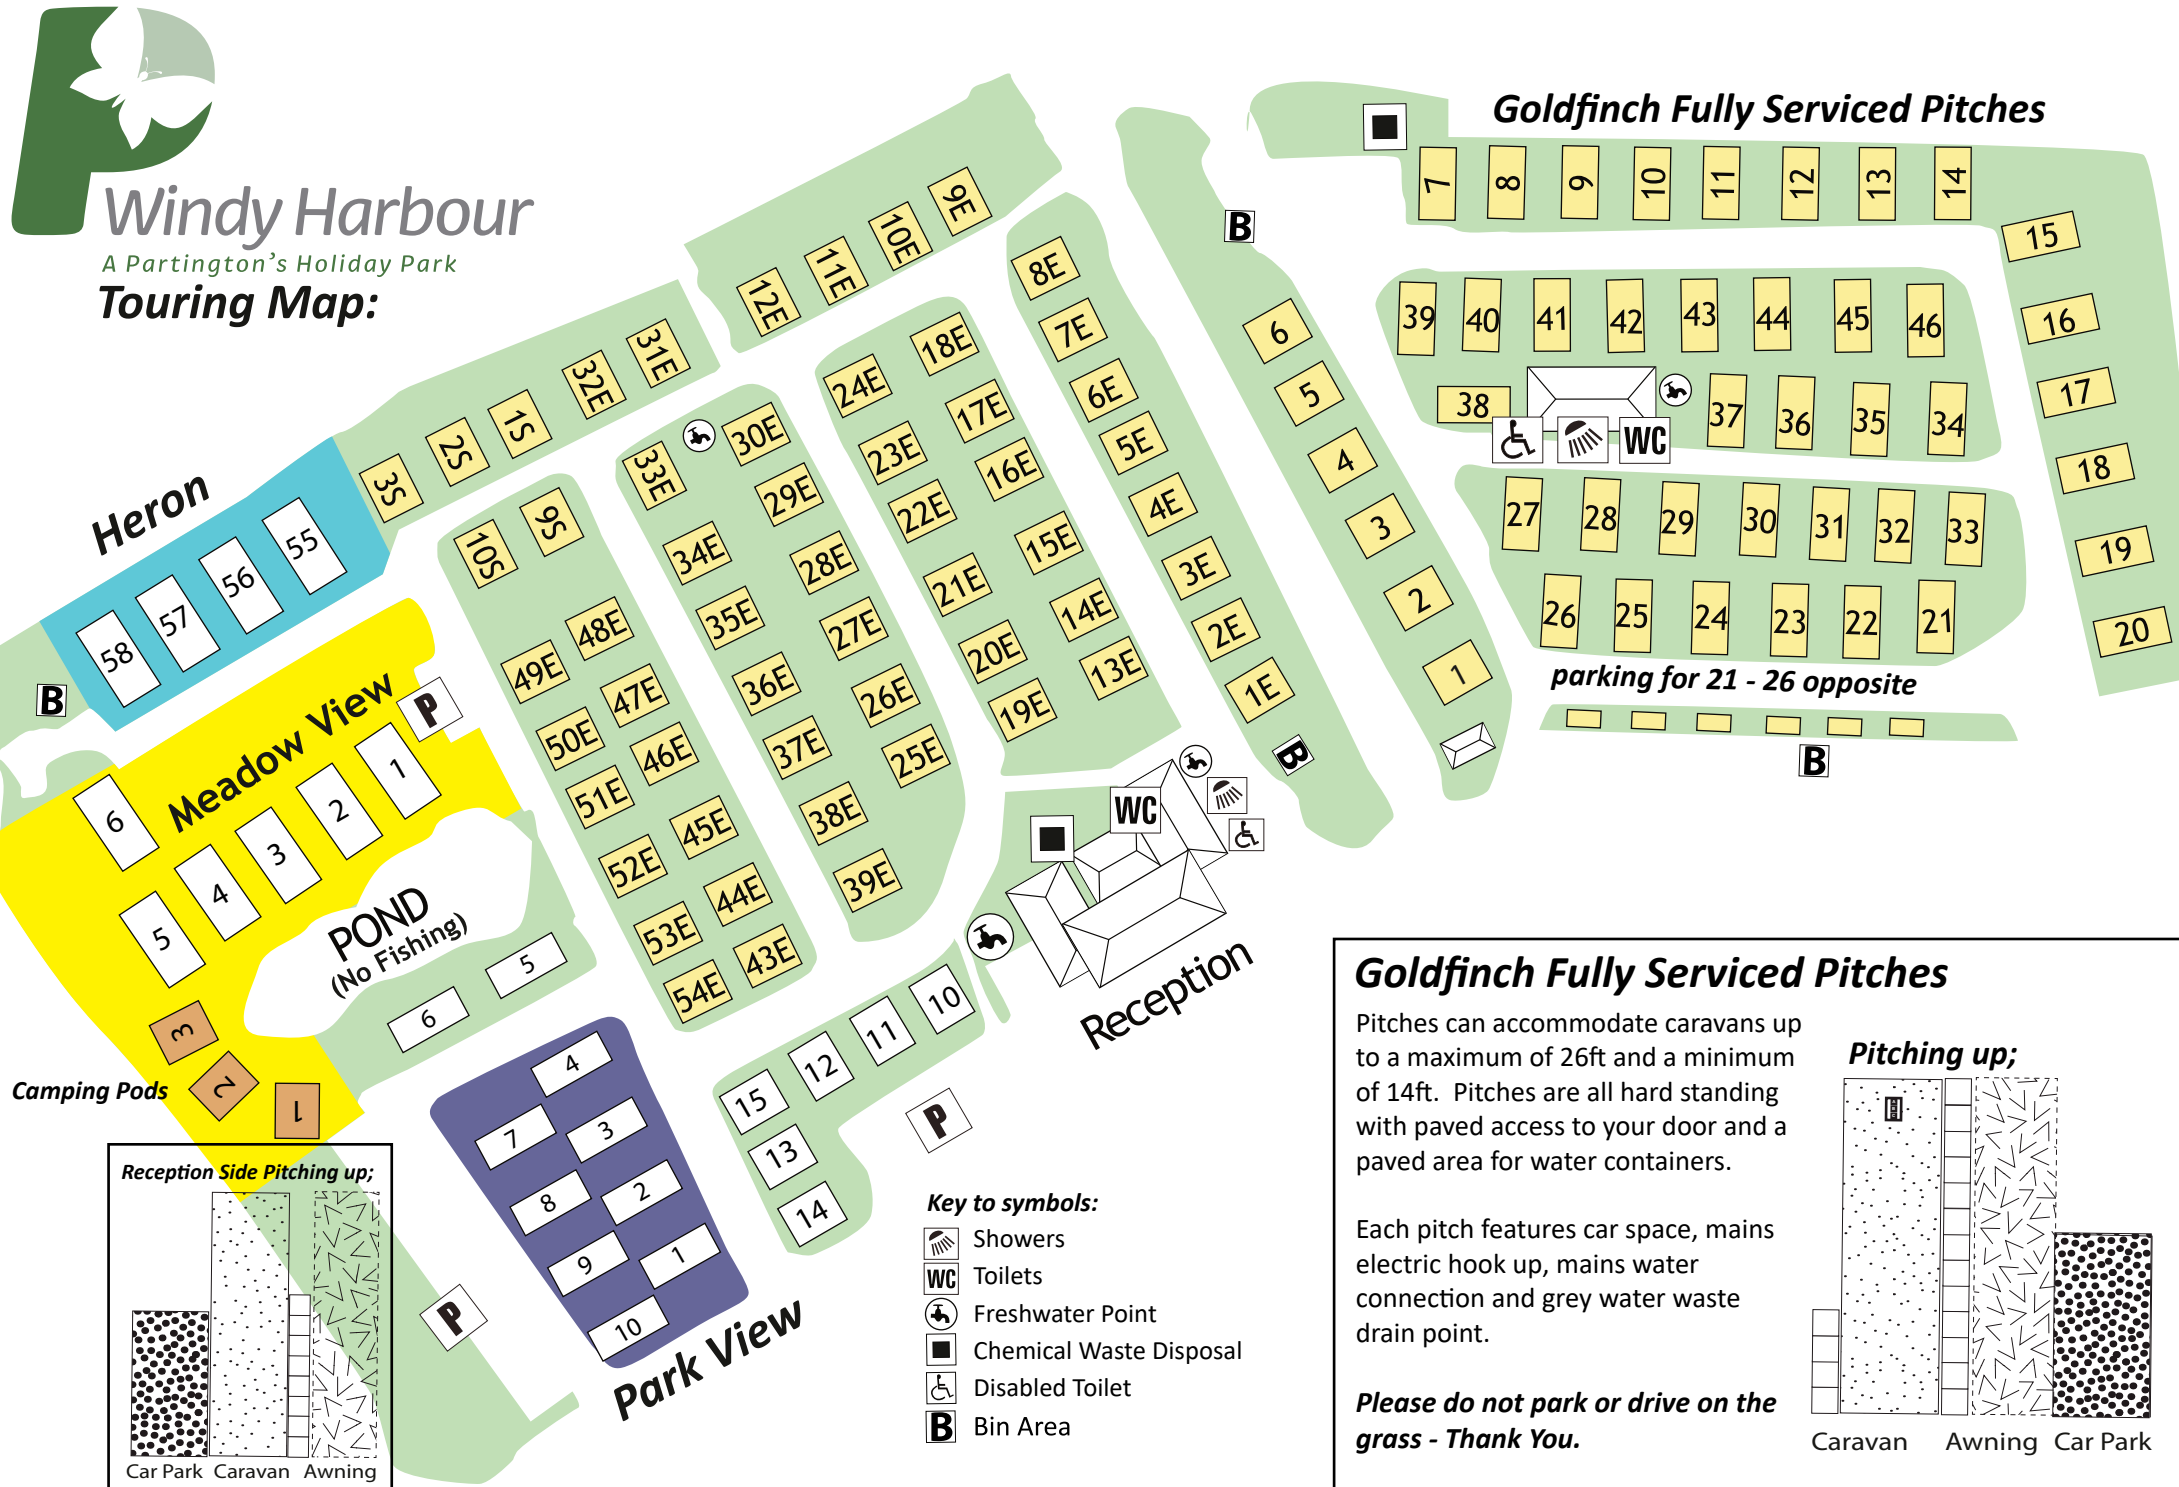

- ### Key to Areas:
- Avocet
 - The Eagles
 - Kingfisher
 - Kittiwake
 - Mallard
 - Meadow View
 - Riverside
 - Riverside Court
 - Redwing
 - Sandpiper
 - Touring
 - Heron
 - Park View

- ### Key to Facilities:
- A Windy Harbour Club
 - B Swimming Pool
 - C Supermarket
 - D Fish and Chip Shop
 - E Café
 - F Arcade
 - G Mini Gym
 - H Launderette

- ### Key to Symbols:
- Fire Points
 - Touring Showers
 - Touring Toilets
 - Freshwater Standpipe
 - Public Telephone
 - Car Parking
 - Chemical Disposal Point
 - Children's Play Area
 - Disabled Toilet
 - Disabled Parking
 - One Way System

A Partington's Holiday Park

Touring Map:

- Key to symbols:**
- Showers
 - WC** Toilets
 - Freshwater Point
 - Chemical Waste Disposal
 - Disabled Toilet
 - B** Bin Area

Goldfinch Fully Serviced Pitches

Pitches can accommodate caravans up to a maximum of 26ft and a minimum of 14ft. Pitches are all hard standing with paved access to your door and a paved area for water containers.

Each pitch features car space, mains electric hook up, mains water connection and grey water waste drain point.

Pitching up;

Caravan Awning Car Park

Please do not park or drive on the grass - Thank You.