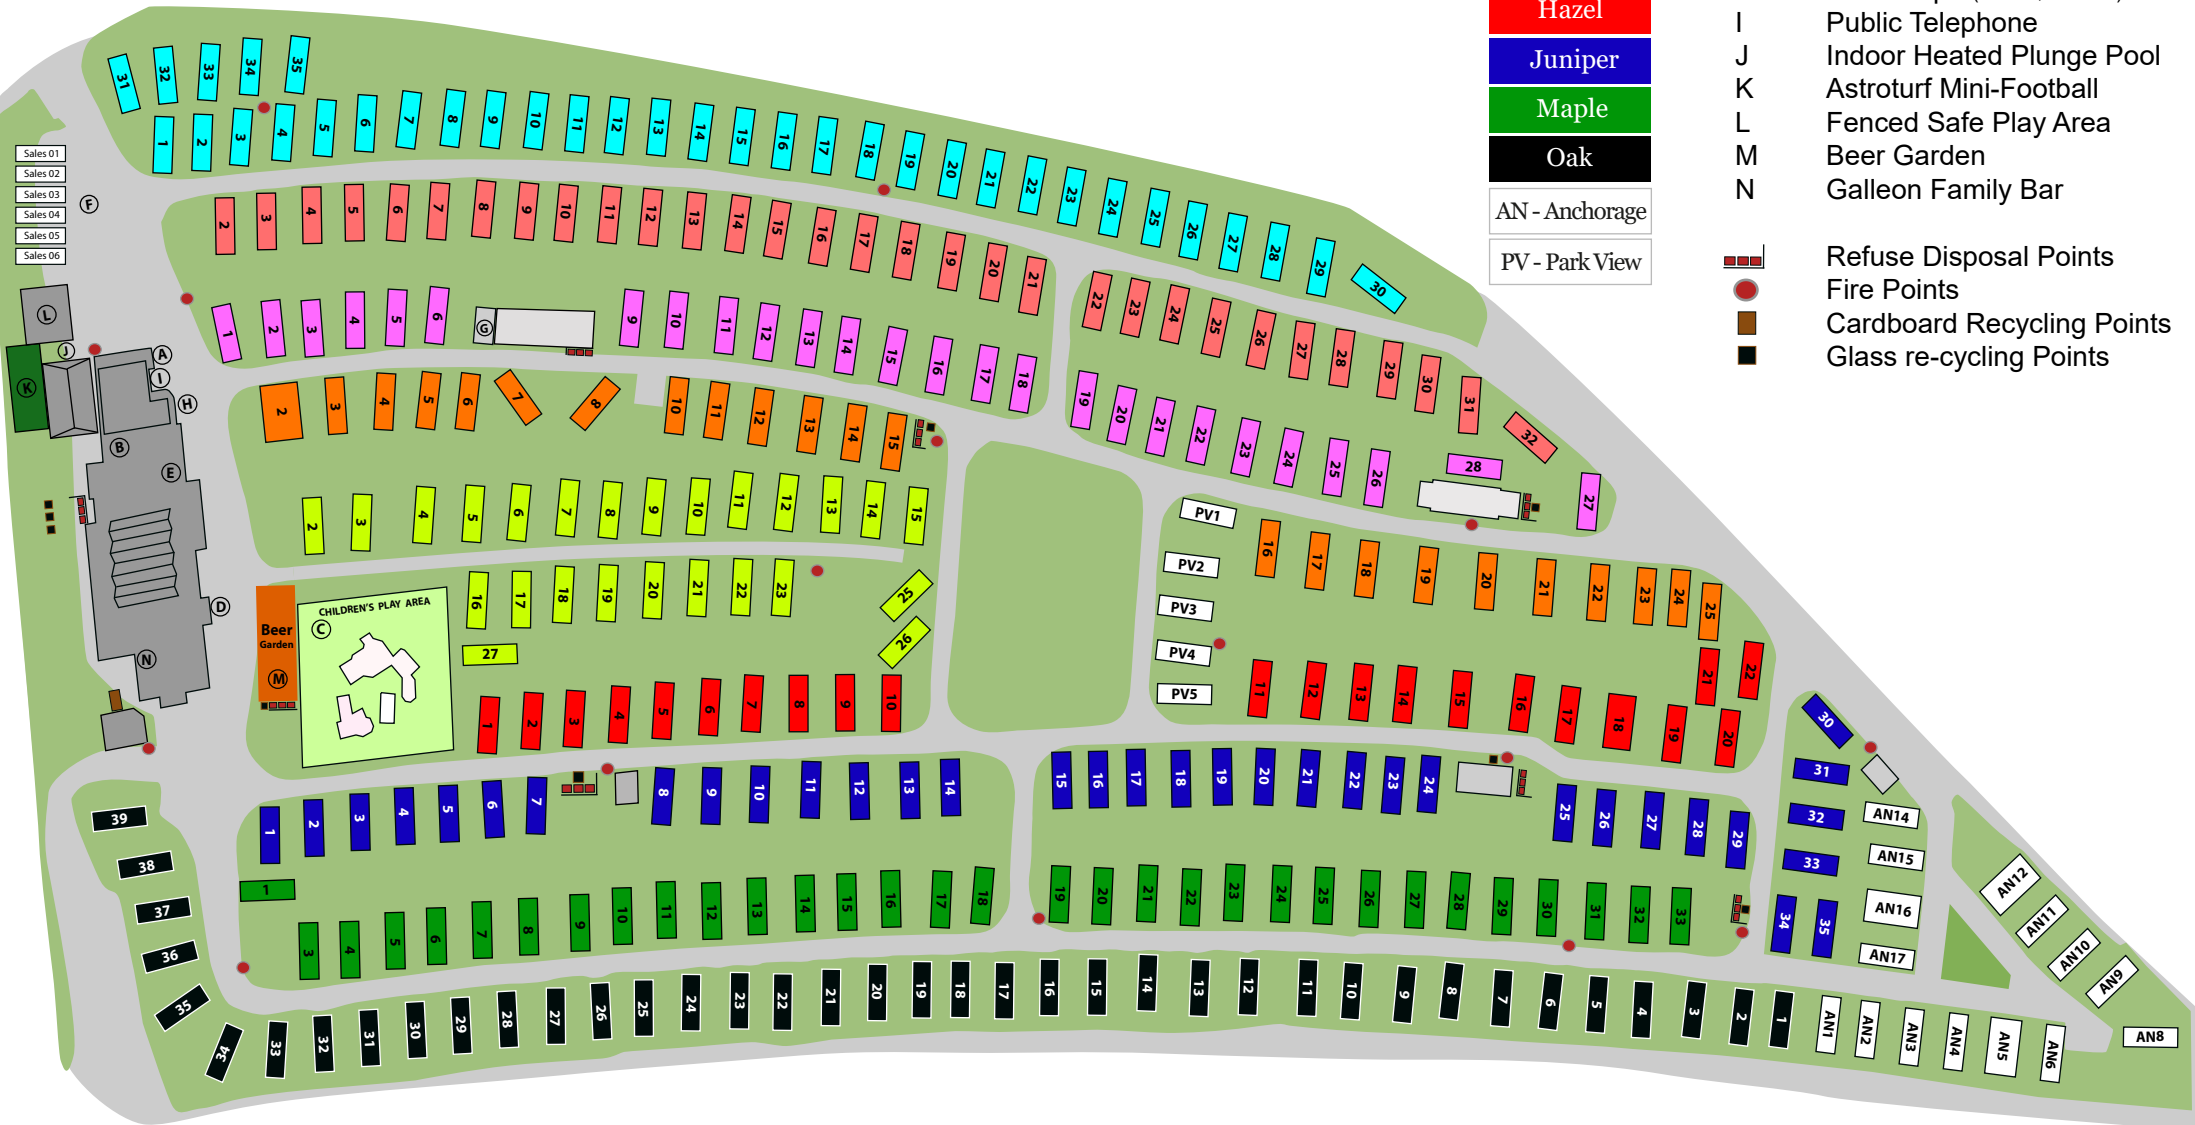

Broadwater

A Partington's Holiday Park

- Acer
- Birch
- Dahlia
- Elder
- Gardenia
- Hazel
- Juniper
- Maple
- Oak
- AN - Anchorage
- PV - Park View

- A Reception & Caravan Sales
- B Amusement Arcade
- C Outdoor Play Area
- D Licenced Club Entrance
- E Ashworth Bar
- F Sales Show Ground
- G Launderette
- H Health Spa (Sauna, Jacuzzi)
- I Public Telephone
- J Indoor Heated Plunge Pool
- K Astroturf Mini-Football
- L Fenced Safe Play Area
- M Beer Garden
- N Galleon Family Bar

- Refuse Disposal Points
- Fire Points
- Cardboard Recycling Points
- Glass re-cycling Points

Broadwater Holiday Park
Fleetwood Road
Fleetwood, FY7 8JX

Park Tel: 01253 872796
Park Fax: 01253 877133
Customer Service Centre Tel: 01253 879911

Email: broadwater@partingtons.com
Web: www.partingtons.com