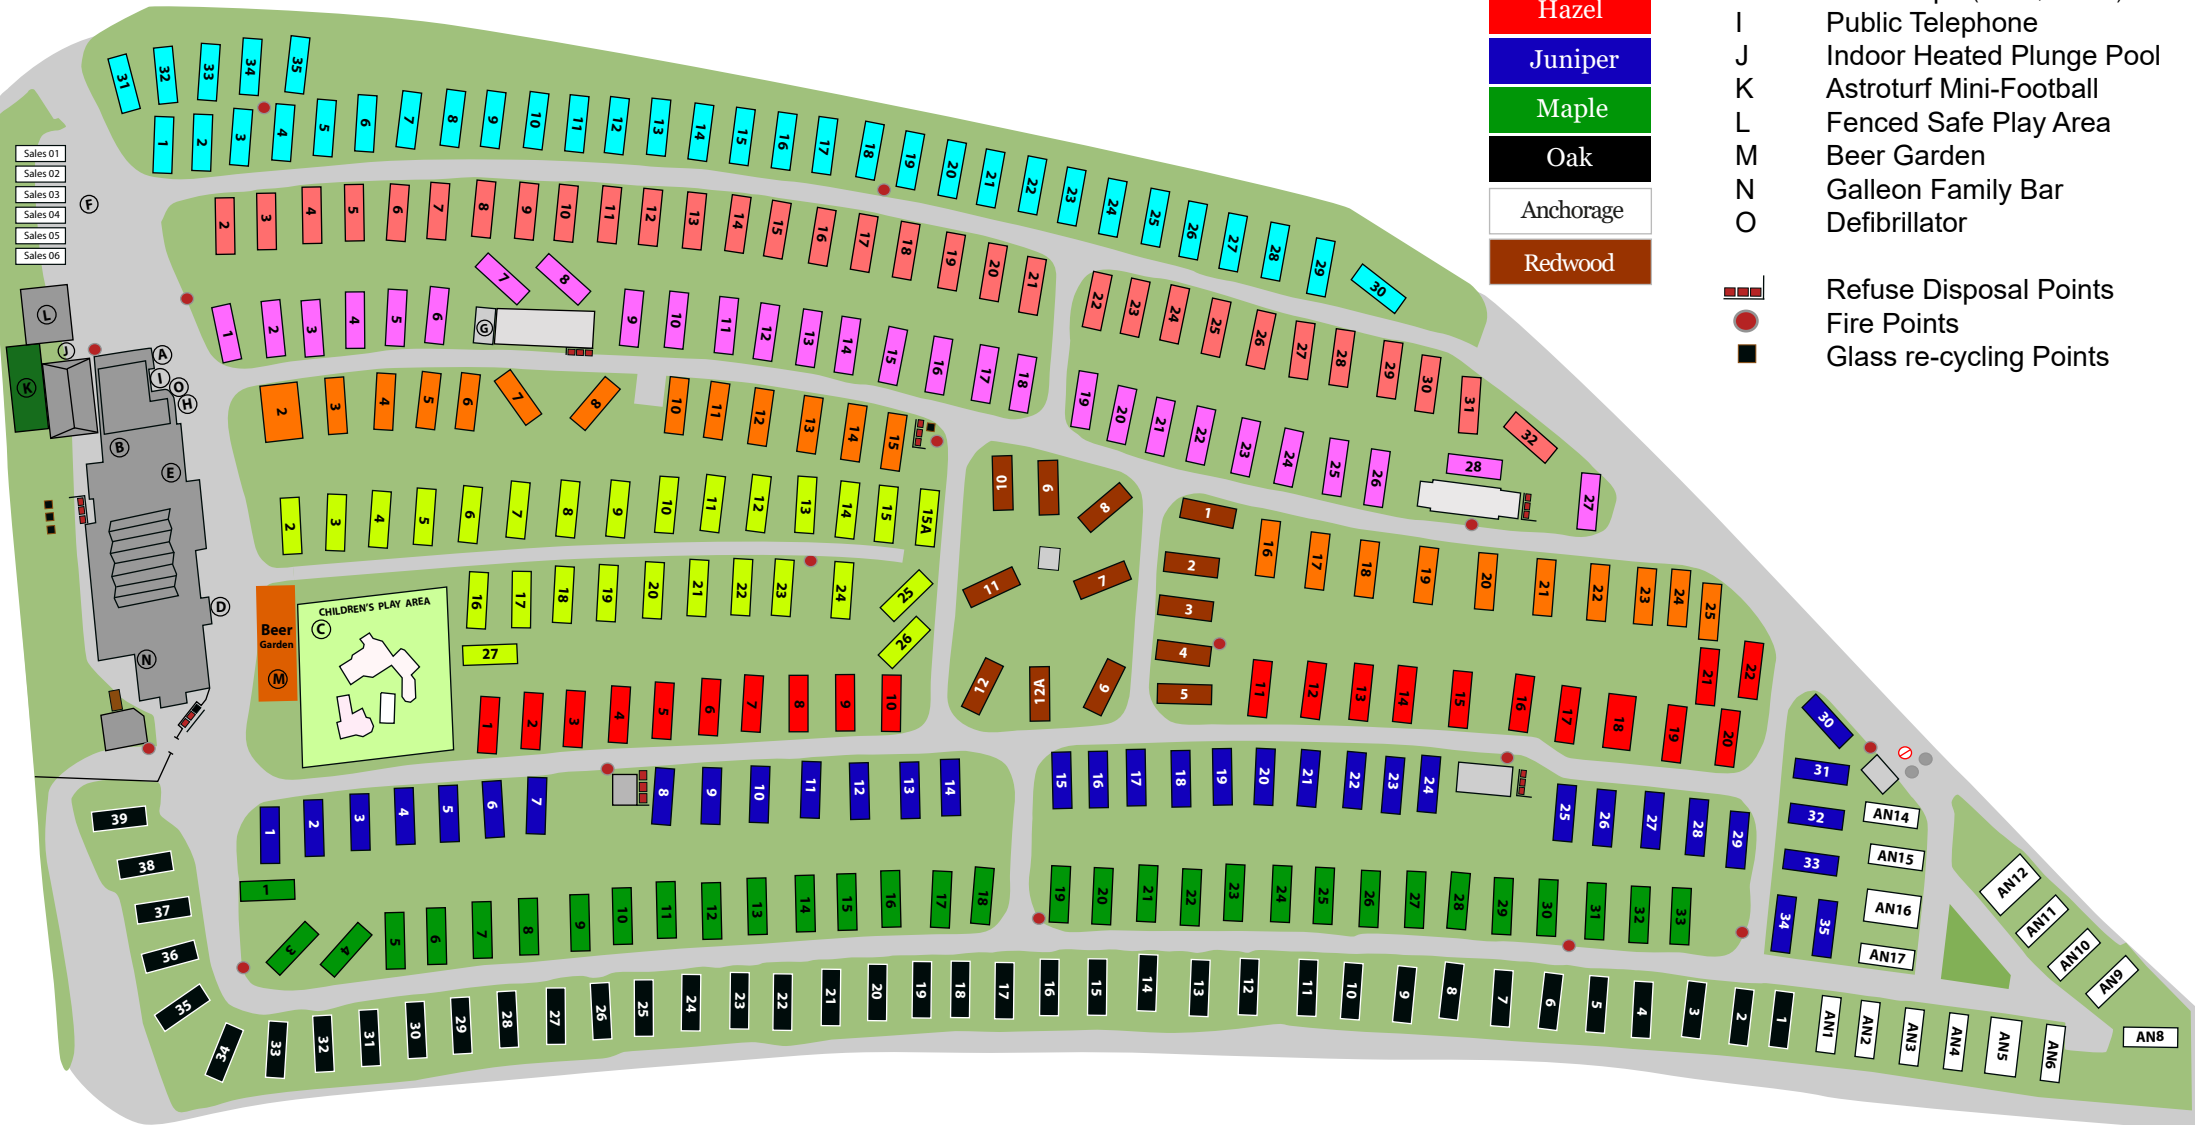

Broadwater

A Partington's Holiday Park

- Acer
- Birch
- Dahlia
- Elder
- Gardenia
- Hazel
- Juniper
- Maple
- Oak
- Anchorage
- Redwood

- A Reception & Caravan Sales
 - B Amusement Arcade
 - C Outdoor Play Area
 - D Licenced Club Entrance
 - E Ashworth Bar
 - F Sales Show Ground
 - G Launderette
 - H Health Spa (Sauna, Jacuzzi)
 - I Public Telephone
 - J Indoor Heated Plunge Pool
 - K Astroturf Mini-Football
 - L Fenced Safe Play Area
 - M Beer Garden
 - N Galleon Family Bar
 - O Defibrillator
- Refuse Disposal Points
 - Fire Points
 - Glass re-cycling Points