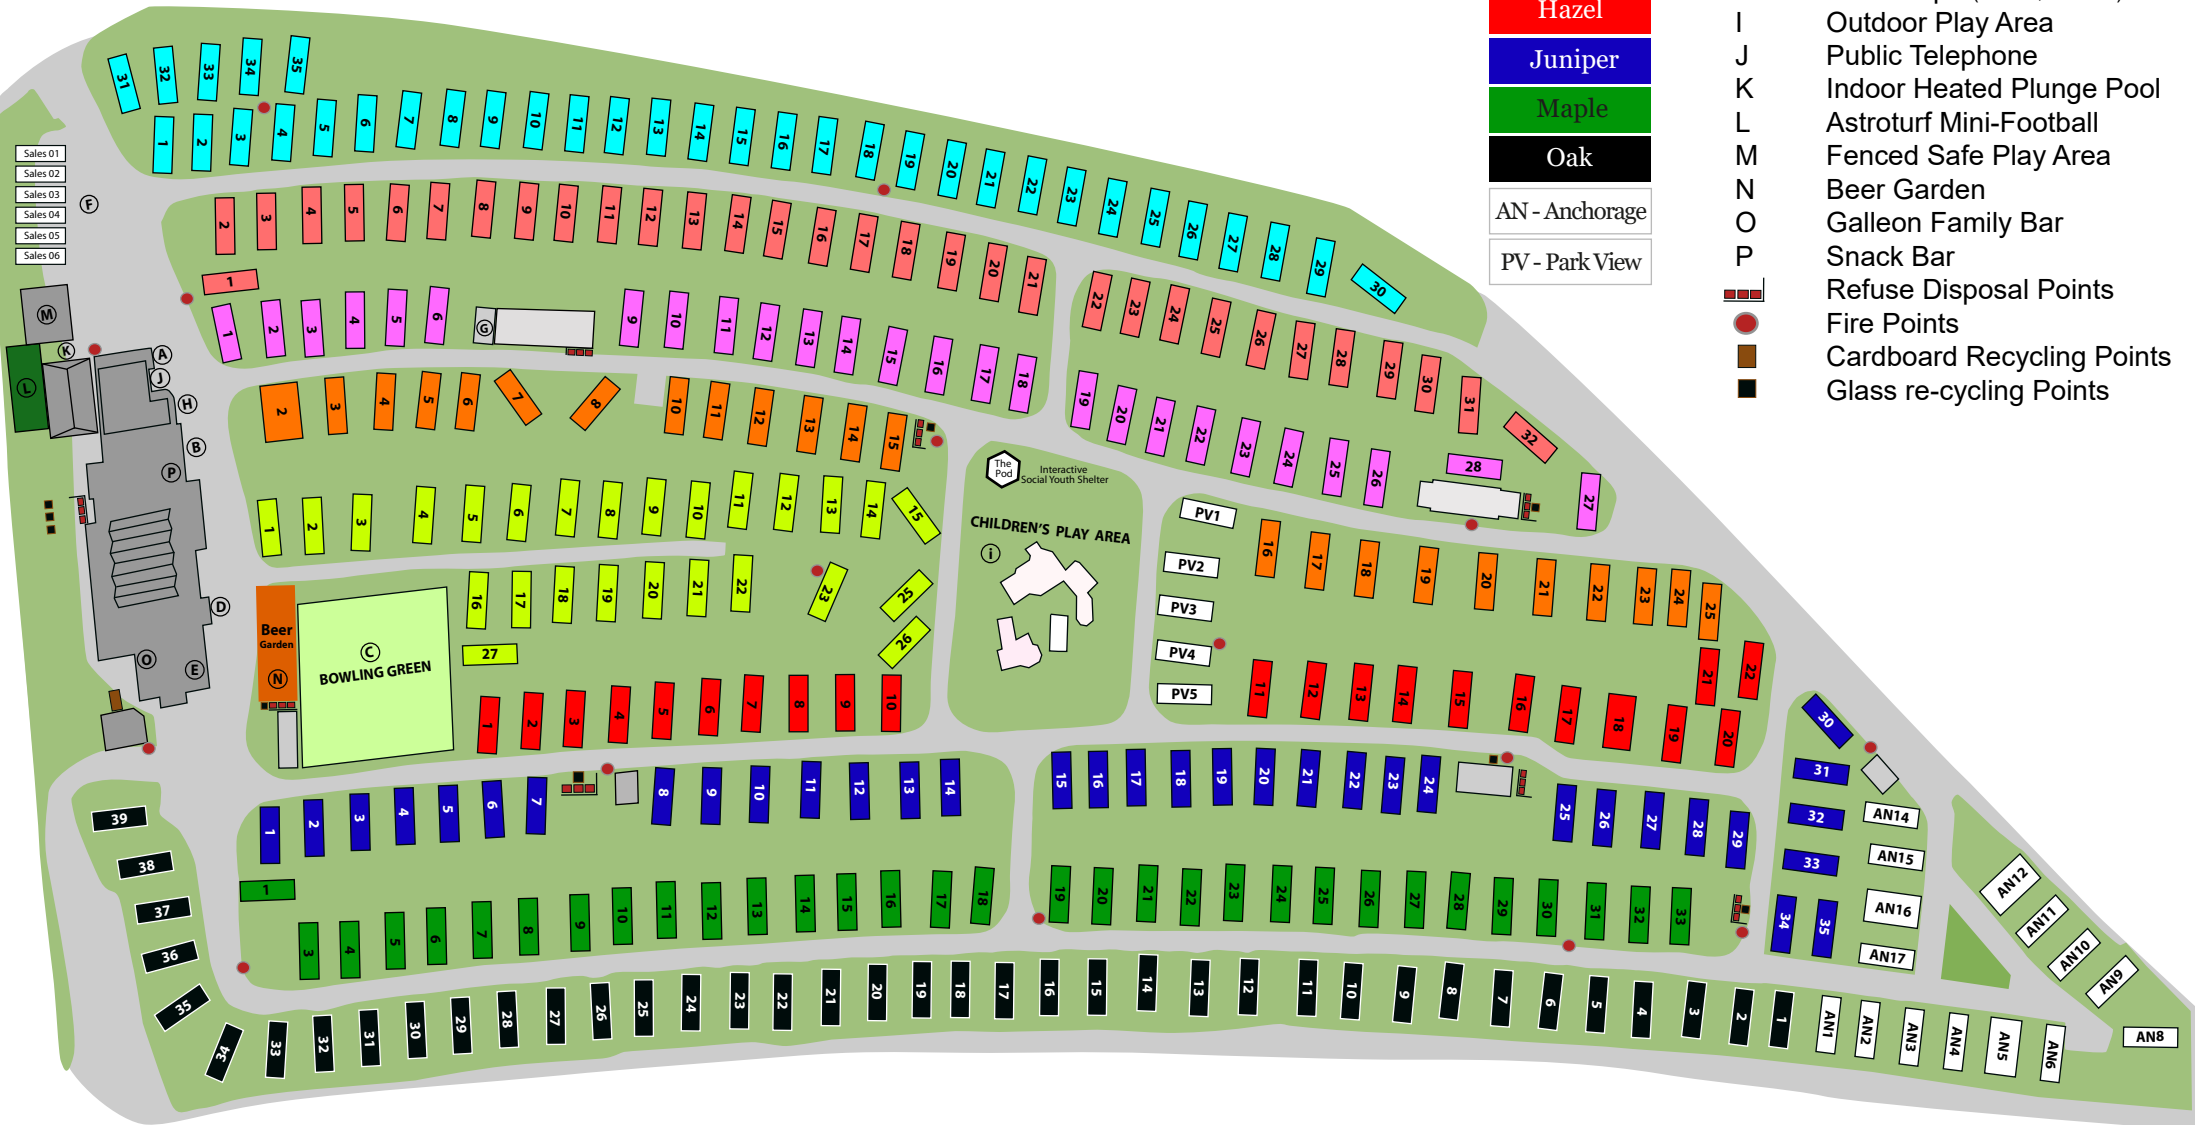

Broadwater

A Partington's Holiday Park

- Acer
- Birch
- Dahlia
- Elder
- Gardenia
- Hazel
- Juniper
- Maple
- Oak
- AN - Anchorage
- PV - Park View

- A Reception & Caravan Sales
- B Amusement Arcade
- C Crown Green Bowling Green
- D Licenced Club Entrance
- E Sports Bar
- F Sales Show Ground
- G Launderette
- H Health Spa (Sauna, Jacuzzi)
- I Outdoor Play Area
- J Public Telephone
- K Indoor Heated Plunge Pool
- L Astroturf Mini-Football
- M Fenced Safe Play Area
- N Beer Garden
- O Galleon Family Bar
- P Snack Bar
- Refuse Disposal Points
- Fire Points
- Cardboard Recycling Points
- Glass re-cycling Points