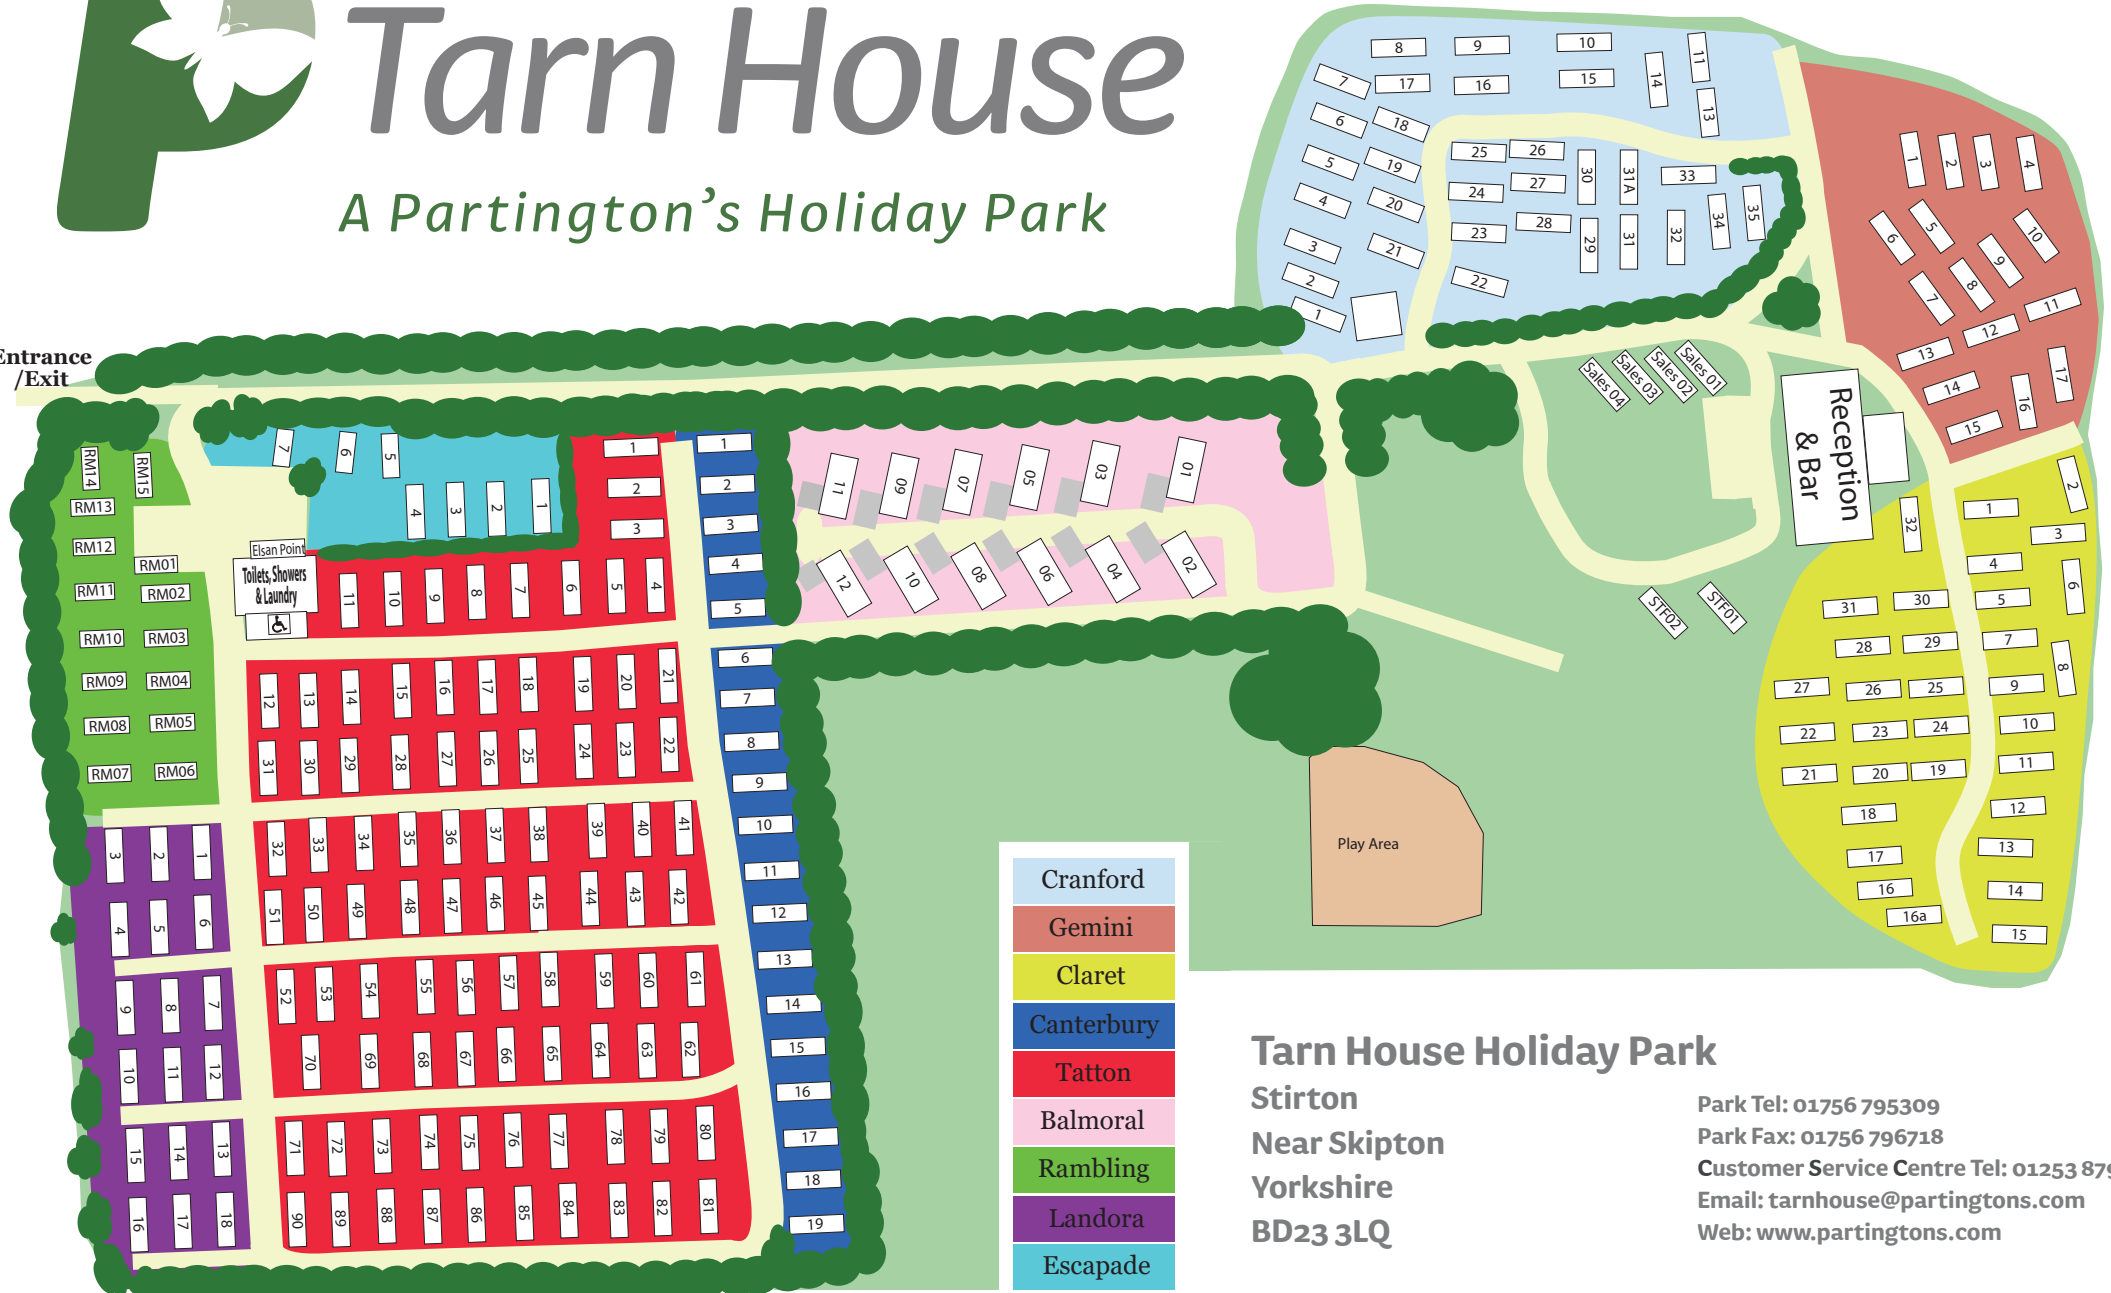

Tarn House

A Partington's Holiday Park

Entrance
/Exit

Tarn House Holiday Park

Stirton
Near Skipton
Yorkshire
BD23 3LQ

Park Tel: 01756 795309
Park Fax: 01756 796718
Customer Service Centre Tel: 01253 879911
Email: tarnhouse@partingtons.com
Web: www.partingtons.com

Please be aware that for your own safety, there is a strict 10mph speed limit on our Park.
We also operate a one-way system where indicated. All dogs must be kept on a lead at all times. We hope you enjoy your stay.