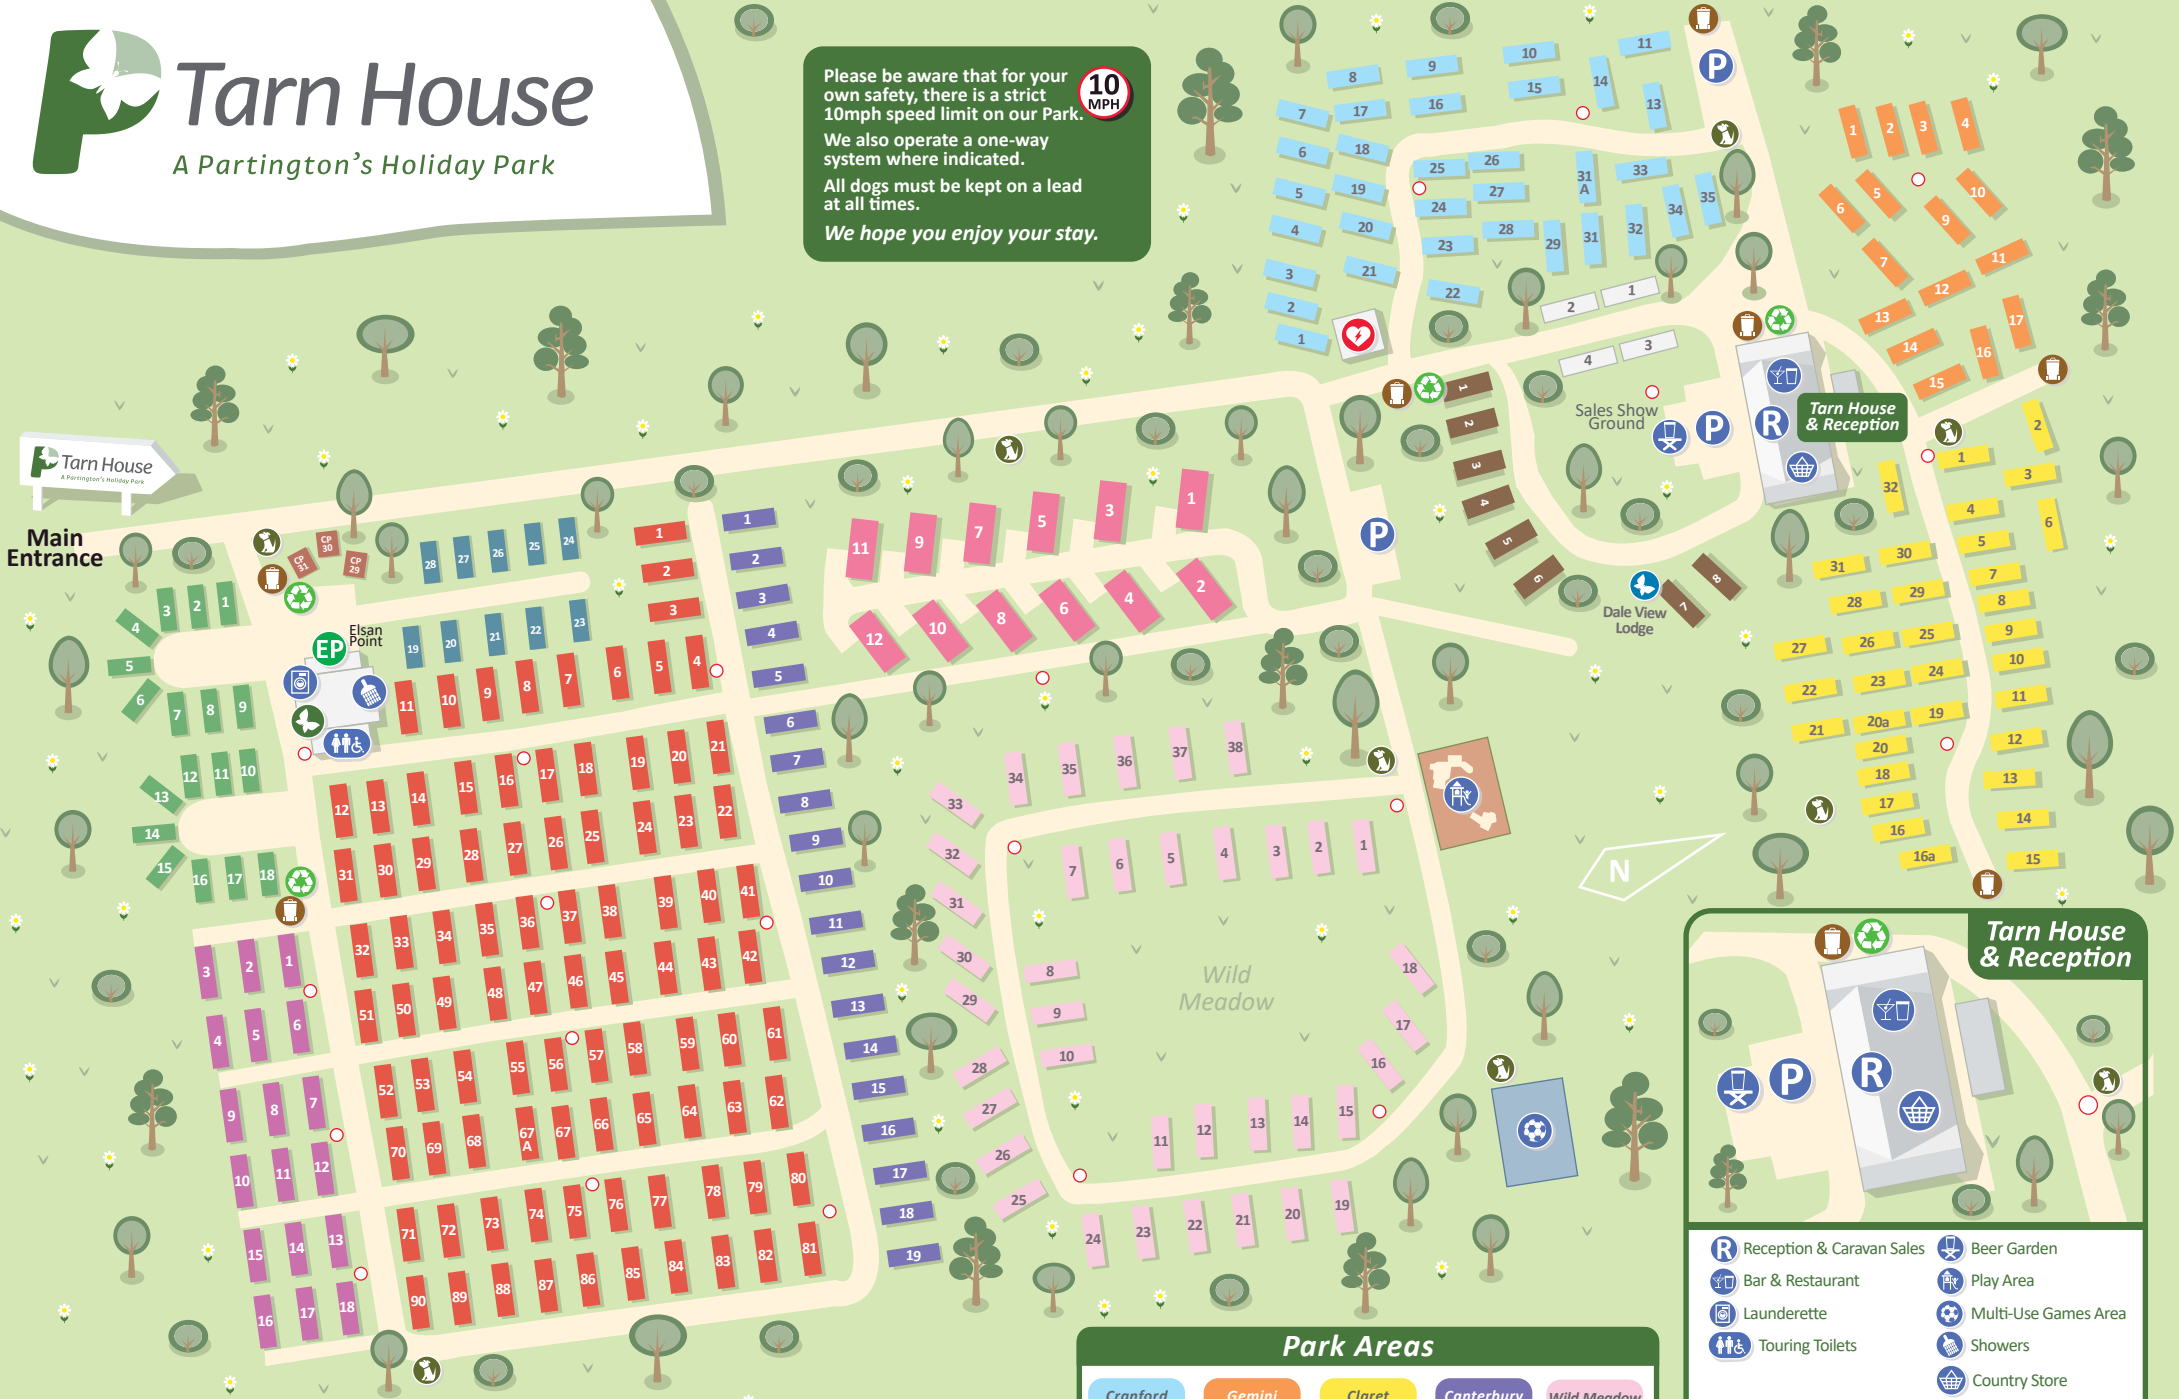

Please be aware that for your own safety, there is a strict 10mph speed limit on our Park. **10 MPH**

We also operate a one-way system where indicated.

All dogs must be kept on a lead at all times.

*We hope you enjoy your stay.*

**Main Entrance**

Park Areas				
Cranford	Gemini	Claret	Canterbury	Wild Meadow
Balmoral	Rambling Touring	Landora	Escapade Touring	Tatton
Windsor	Camping Pods	Butterfly House	Dale View Lodge	

Reception & Caravan Sales	Beer Garden
Bar & Restaurant	Play Area
Laundrette	Multi-Use Games Area
Touring Toilets	Showers
	Country Store
Refuse Disposal Points	Dog Bin
Re-cycling Points	Defibrillator
Elsan Point	Fire Points